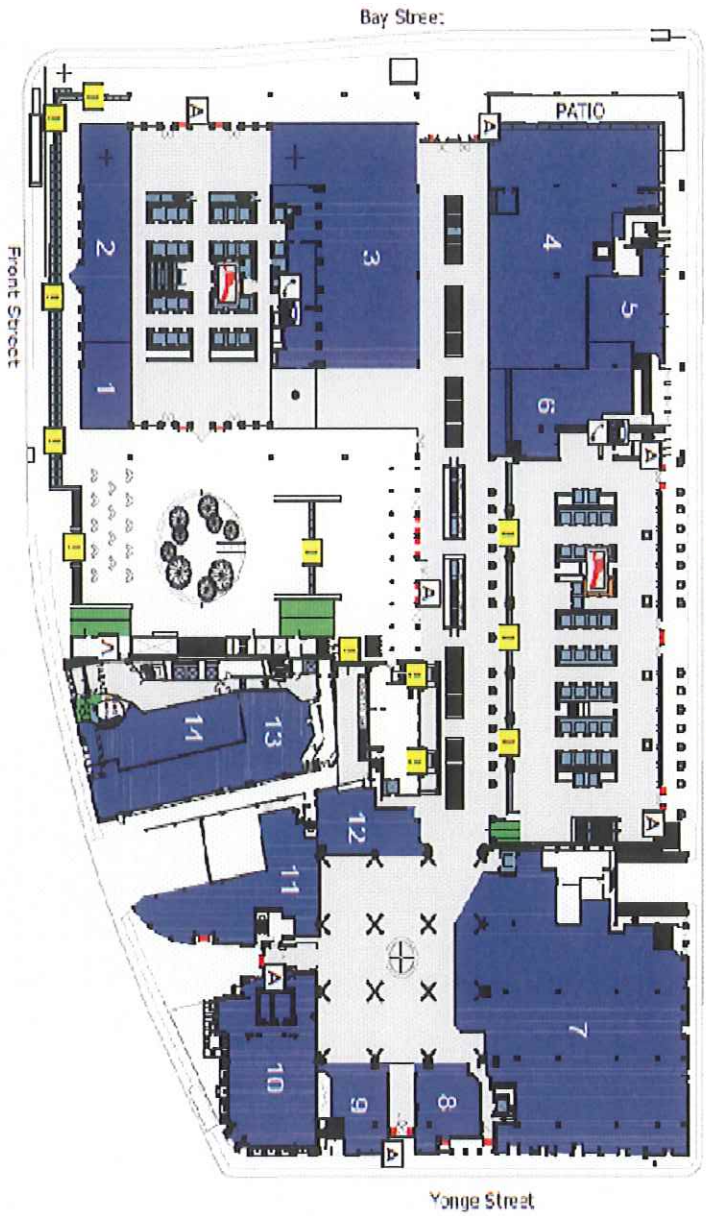

BROOKFIELD PLACE PARKING LEVELS
181 Bay Street, Toronto, Ontario

In Case of Emergency

 In the event of an emergency please remain calm and proceed to the nearest EXIT indicated in solid **RED** on the plan

For those unable to exit via the stairs.

 Notify Emergency Personnel of your location using one of the many Fire Fighter's telephones located on the floor.

 Proceed to the nearest Area of Refuge or safe area near an elevator lobby or EXIT stair.

Await assistance by emergency personnel.

BROOKFIELD PLACE GROUND

181 Bay Street, Toronto, Ontario

Wellington Street West

- Retail Units
- Public Space
- Stairs/Escalators/Elevators
- Barrier-Free Restrooms

APPENDIX B – FLOOR PLANS

BROOKFIELD PLACE P3 LEVEL
181 Bay Street, Toronto, Ontario

- Retail Units
- Public Space
- Stairs/Elevators/Devices
- Barrier Free Restrooms
- Alternate Barrier-Free Route
- Emergency Exit (Stairs)
- Fire-fighter Elevator / Staircase-Free emergency exit
- Noce of Refuge
- Payphone
- Automatic Doors
- Warning: Physical Barriers
- Fire-fighter's Telephone
- Fire-fighter's Division
- Dedicated Accessible Parking